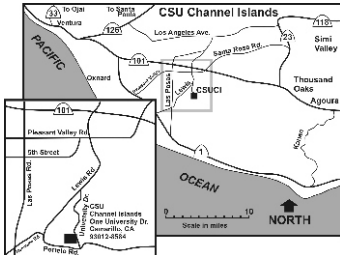

annemarie han
Gayel childress

STUDIO CHANNEL ISLANDS

ART CENTER

presents

figure play & clay thoughts

**A show of three dimensional work by
Annemarie Han
and
Acrylic paintings by Gayel Childress**

May 13 - June 24, 2006

OPENING RECEPTION: Saturday, May 13TH, 4:00 - 6:00 PM

Take the 101 Ventura Freeway to Camarillo. Exit on Pleasant Valley Road. Go south to Lewis Road. Take Lewis Road south to University Drive, enter the campus of CSU Channel Islands. Turn right on Santa Barbara and left on Ventura. The Art Center is on the left side of the street. Coming from the North: take the 101 Ventura Freeway to Camarillo. Exit at las Posas Road. Go south till Cawelti Road. Turn left and continue until Lewis Road. Turn right at Lewis and turn left into University Drive.